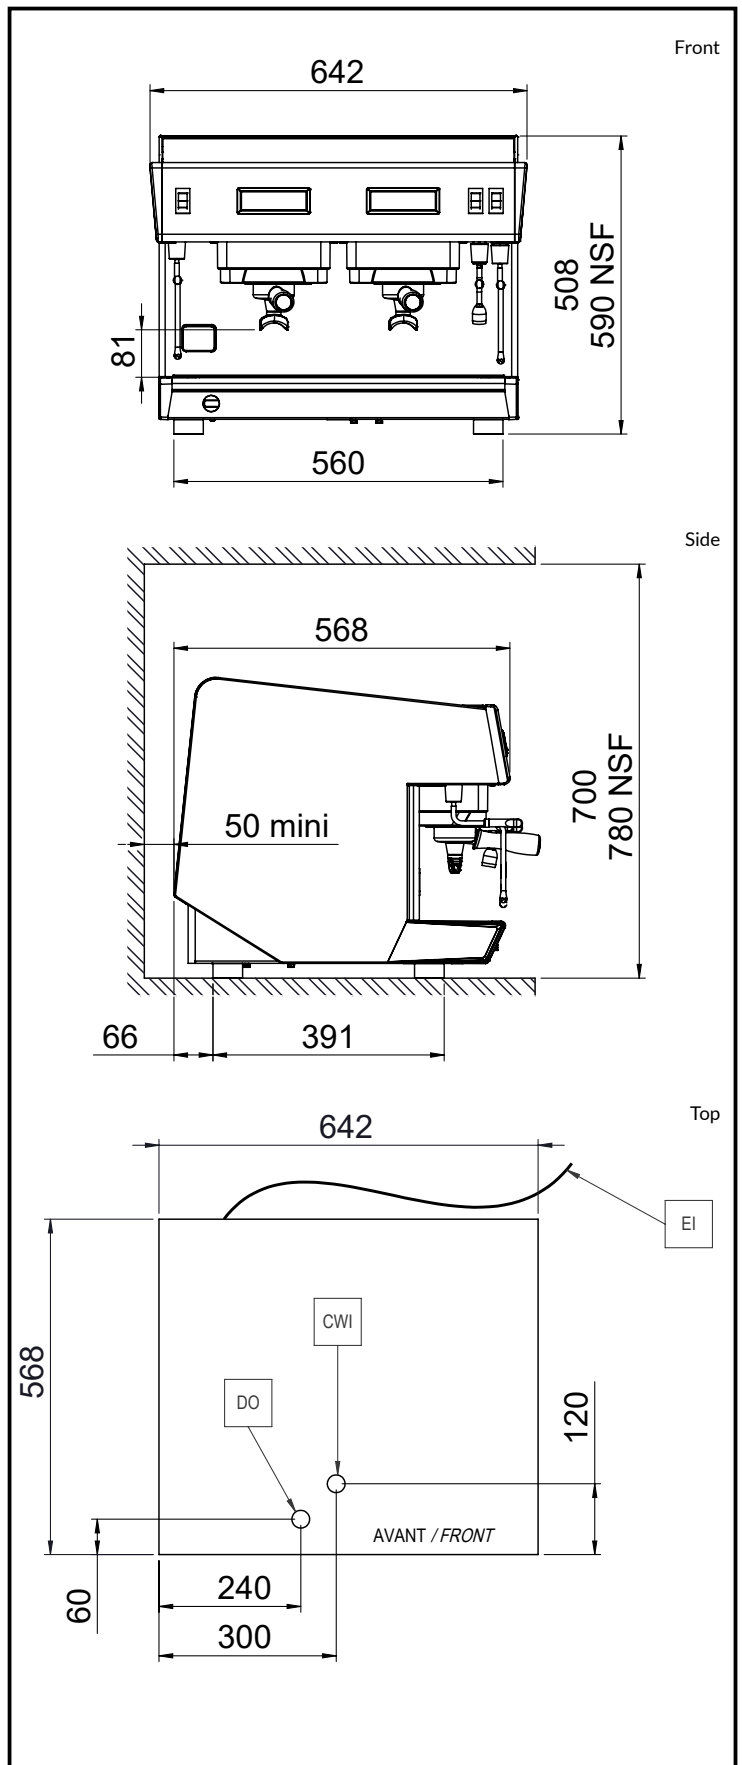

CLASSIC 2 groups

Electric

Supply voltage:

602646
(UCLASSIC2UL) 220 V/1N ph/60 Hz

Electrical power, max: 4.3 kW

Plug type:

Water:

Cold water temperature
(min/max): 5 / 60 °C

Key Information:

External dimensions,
Width: 25 1/4" (642 mm)

External dimensions,
Depth: 22 7/16" (570 mm)

External dimensions,
Height: 20 " (508 mm)

External dimensions,
Weight: 121 lbs (55 kg)

Net weight: 121 lbs (55 kg)

Shipping width: 43 5/16" (1100 mm)

Shipping depth: 29 1/2" (750 mm)

Shipping height: 33 1/16" (840 mm)

Shipping weight: 176 lbs (80 kg)

Shipping volume: 0.7 m³

Certifications

The company reserves the right to make modifications to the products without prior notice. All information correct at time of printing.

2024.04.09

Part of Electrolux
Professional
Group

UNIC